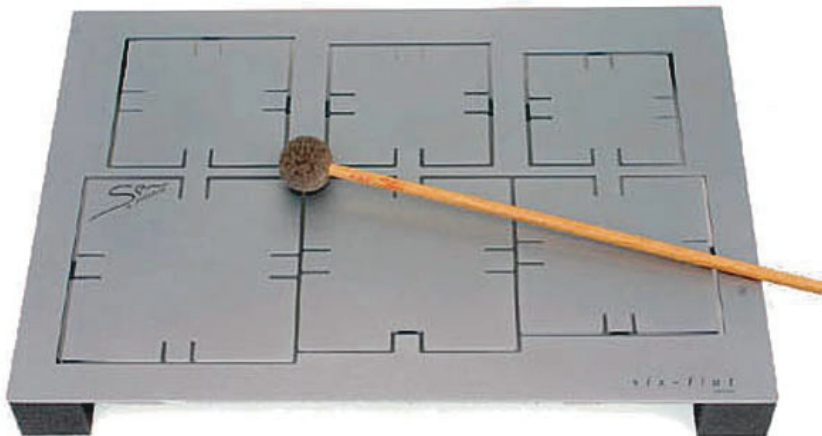

Sen-Plates

PESP105 blue

PESP205 silver/grey

The inherent sound of metal can be expressed perfectly with the special tuning technique of Sen-Plates. Each tone can sound soft or powerful according to the intensity and the way the plate is struck. A special timbre is created by the corresponding pairs of sound fields creating a subtle vibration of overtones. The Sen-Plates are available as "six-flat" in two pentatonic tunings, enabling players to improvise freely and play interactively.