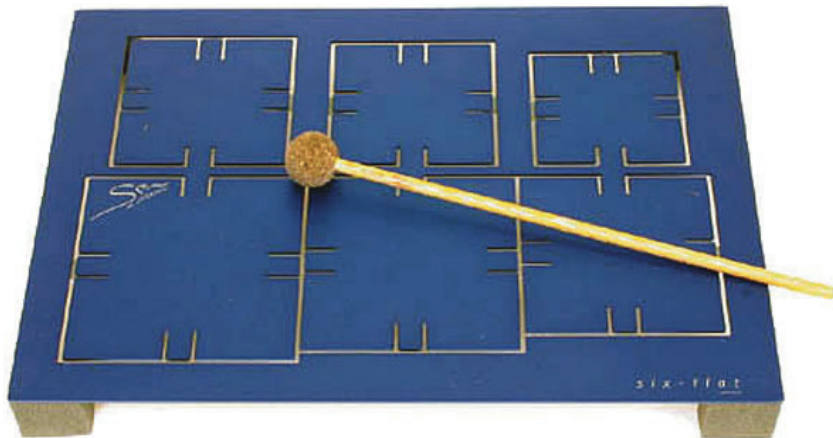

Sen-Plates

PESP105 blue

PESP205 silver/grey

The inherent sound of metal can be expressed perfectly with the special tuning technique of Sen-Plates. Each tone can sound soft or powerful according to the intensity and the way the plate is struck. A special timbre is created by the corresponding pairs of sound fields creating a subtle vibration of overtones. The Sen-Plates are available as "six-flat" in two pentatonic tunings, enabling players to improvise freely and play interactively.